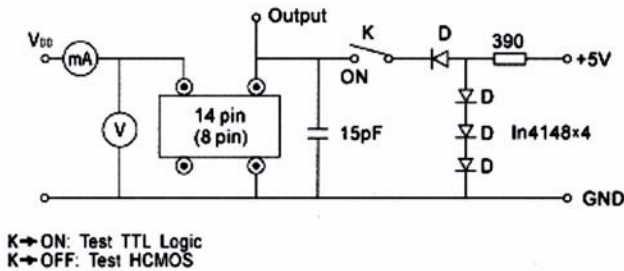

ELECTRICAL SPECIFICATIONS

Model type		OSCF(Full Size)		OSCH(Half Size)	
Fan Out Type		TTL/CMOS	CMOS	TTL/CMOS	CMOS
Supply Voltage		5.0V	3.3V	5.0V	3.3V
Frequency Range		0.25-180MHz	0.25-180MHz	0.25-180MHz	0.25-180MHz
Operating Temperature		0-70°C, -20-70°C, -40-85°C			
Frequency Range Input Current (Max)	0.25MHz ~9.999MHz	15mA	10mA	15mA	10mA
	10.000MHz~23.999MHz	15mA	10mA	15mA	10mA
	24.000MHz ~49.999MHz	30ma	20mA	30ma	20mA
	50.000MHz ~79.999MHz	40mA	20mA	40mA	20mA
	80.000MHz ~180.000MHz	50mA	30mA	50mA	30mA
Frequency Stability	All Conditions	±25, ±50, ±100ppm			
Symmetry	AT 1/2 Vdd	45/55%			
Input Voltage	Vol(max)	0.4V/0.5V	0.3V	0.4V/0.5V	0.3V
	Vol(min)	2.4V/2.5V	3.0V	2.4V/2.5V	3.0V
Rise/Fall Time	AT 0.1Vdd~0.9Vdd	5ns max			
Driving Ability	CMOS load max	15pF/50pF	15pF	15pF/50pF	15pF
	TTL load max	10TTL		10TTL	
Start-up Time	Load RANGE	5 ms max(15pF)/ 10 ms (50pF)			
E/D Function	#1 OPEN	PIN #8 OPEN		#5 OPEN	
	#1 >=2.2V	PIN #8 OPEN		#5 OPEN	
	#1 <=0.8V	PIN #8 HIGHZ		#5 HIGHZ	
PAD Connection		PIN#1 E/D	PIN#8 OUT	PIN#1 E/D	PIN#5 OUT
		PIN#7 GND	PIN#14 Vdd	PIN#4 GND	PIN#8 Vdd

Crystal Oscillator

HCMOS/TTL Crystal Oscillator

DIMENSIONS

CIRCUIT PRINTCIPLE

OUTPUT WAVE FORM

PART NUMBERING

GMK-	OSCF OSCH	80.000 Frequency 80.000 MHz	50 Frequency tolerance 50:±50ppm 25:±25ppm	3.3 Supply voltage 5:5V 3.3:3.3V	X Fan out type X:TTL/CMOS Y:CMOS Z:TTL	B Temperature range A:0-70°C B:-20-70°C C:-40-85°C
------	--------------	--------------------------------------	--	--	--	---