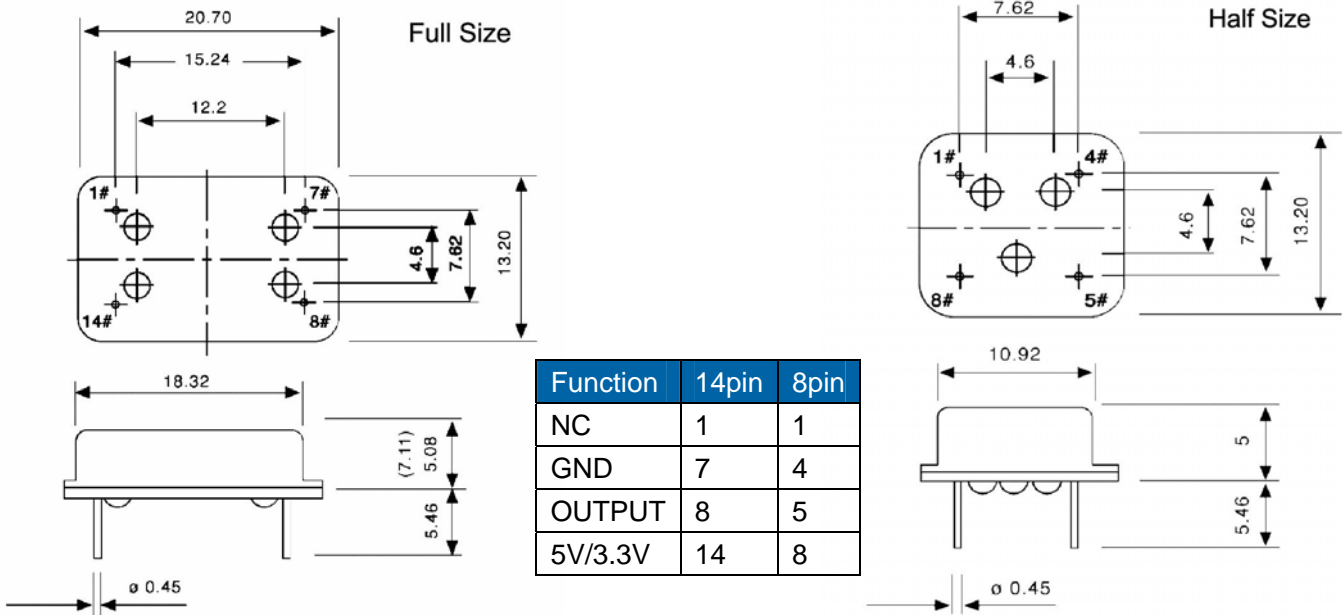

ELECTRICAL SPECIFICATIONS

Model type		OSCF(Full Size)		OSCH(Half Size)	
Fan Out Type		TTL/CMOS	CMOS	TTL/CMOS	CMOS
Supply Voltage		5.0V	3.3V	5.0V	3.3V
Frequency Range		0.25-180MHz	0.25-180MHz	0.25-180MHz	0.25-180MHz
Operating Temperature		0-70°C, -20-70°C, -40-85°C			
Frequency Range Input Current (Max)	0.25MHz ~9.999MHz	15mA	10mA	15mA	10mA
	10.000MHz~23.999MHz	15mA	10mA	15mA	10mA
	24.000MHz ~49.999MHz	30ma	20mA	30ma	20mA
	50.000MHz ~79.999MHz	40mA	20mA	40mA	20mA
	80.000MHz ~180.000MHz	50mA	30mA	50mA	30mA
Frequency Stability	All Conditions	±25, ±50, ±100ppm			
Symmetry	AT 1/2 Vdd	45/55%			
Input Voltage	Vol(max)	0.4V/0.5V	0.3V	0.4V/0.5V	0.3V
	Vol(min)	2.4V/2.5V	3.0V	2.4V/2.5V	3.0V
Rise/Fall Time	AT 0.1Vdd~0.9Vdd	5ns max			
Driving Ability	CMOS load max	15pF/50pF	15pF	15pF/50pF	15pF
	TTL load max	10TTL		10TTL	
Start-up Time	Load RANGE	5 ms max(15pF)/ 10 ms (50pF)			
E/D Function	#1 OPEN	PIN #8 OPEN		#5 OPEN	
	#1 >=2.2V	PIN #8 OPEN		#5 OPEN	
	#1 <=0.8V	PIN #8 HIGHZ		#5 HIGHZ	
PAD Connection		PIN#1 E/D	PIN#8 OUT	PIN#1 E/D	PIN#5 OUT
		PIN#7 GND	PIN#14 Vdd	PIN#4 GND	PIN#8 Vdd

Crystal Oscillator

HCMOS/TTL Crystal Oscillator

DIMENSIONS

CIRCUIT PRINTCIPLE

OUTPUT WAVE FORM

PART NUMBERING

GMK-	OSCF OSCH	80.000 Frequency 80.000 MHz	50 Frequency tolerance 50:±50ppm 25:±25ppm	3.3 Supply voltage 5:5V 3.3:3.3V	X Fan out type X:TTL/CMOS Y:CMOS Z:TTL	B Temperature range A:0-70°C B:-20-70°C C:-40-85°C
------	--------------	--------------------------------------	--	--	--	---