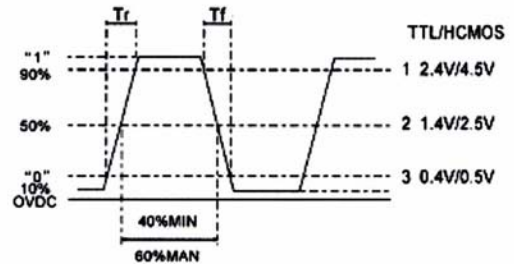

ELECTRICAL SPECIFICATIONS

Model type		OSCF(Full Size)		OSCH(Half Size)	
Fan Out Type		TTL/CMOS	CMOS	TTL/CMOS	CMOS
Supply Voltage		5.0V	3.3V	5.0V	3.3V
Frequency Range		0.25-180MHz	0.25-180MHz	0.25-180MHz	0.25-180MHz
Operating Temperature		0-70°C, -20-70°C, -40-85°C			
Frequency Range Input Current (Max)	0.25MHz ~9.999MHz	15mA	10mA	15mA	10mA
	10.000MHz~23.999MHz	15mA	10mA	15mA	10mA
	24.000MHz ~49.999MHz	30ma	20mA	30ma	20mA
	50.000MHz ~79.999MHz	40mA	20mA	40mA	20mA
	80.000MHz ~180.000MHz	50mA	30mA	50mA	30mA
Frequency Stability	All Conditions	±25, ±50, ±100ppm			
Symmetry	AT 1/2 Vdd	45/55%			
Input Voltage	Vol(max)	0.4V/0.5V	0.3V	0.4V/0.5V	0.3V
	Vol(min)	2.4V/2.5V	3.0V	2.4V/2.5V	3.0V
Rise/Fall Time	AT 0.1Vdd~0.9Vdd	5ns max			
Driving Ability	CMOS load max	15pF/50pF	15pF	15pF/50pF	15pF
	TTL load max	10TTL		10TTL	
Start-up Time	Load RANGE	5 ms max(15pF)/ 10 ms (50pF)			
E/D Function	#1 OPEN	PIN #8 OPEN		#5 OPEN	
	#1 >=2.2V	PIN #8 OPEN		#5 OPEN	
	#1 <=0.8V	PIN #8 HIGHZ		#5 HIGHZ	
PAD Connection		PIN#1 E/D	PIN#8 OUT	PIN#1 E/D	PIN#5 OUT
		PIN#7 GND	PIN#14 Vdd	PIN#4 GND	PIN#8 Vdd

Crystal Oscillator

HCMOS/TTL Crystal Oscillator

DIMENSIONS

CIRCUIT PRINTCIPLE

OUTPUT WAVE FORM

PART NUMBERING

GMK-	OSCF OSCH	80.000 Frequency 80.000 MHz	50 Frequency tolerance 50:±50ppm 25:±25ppm	3.3 Supply voltage 5:5V 3.3:3.3V	X Fan out type X:TTL/CMOS Y:CMOS Z:TTL	B Temperature range A:0-70°C B:-20-70°C C:-40-85°C
------	--------------	--------------------------------------	--	--	--	---